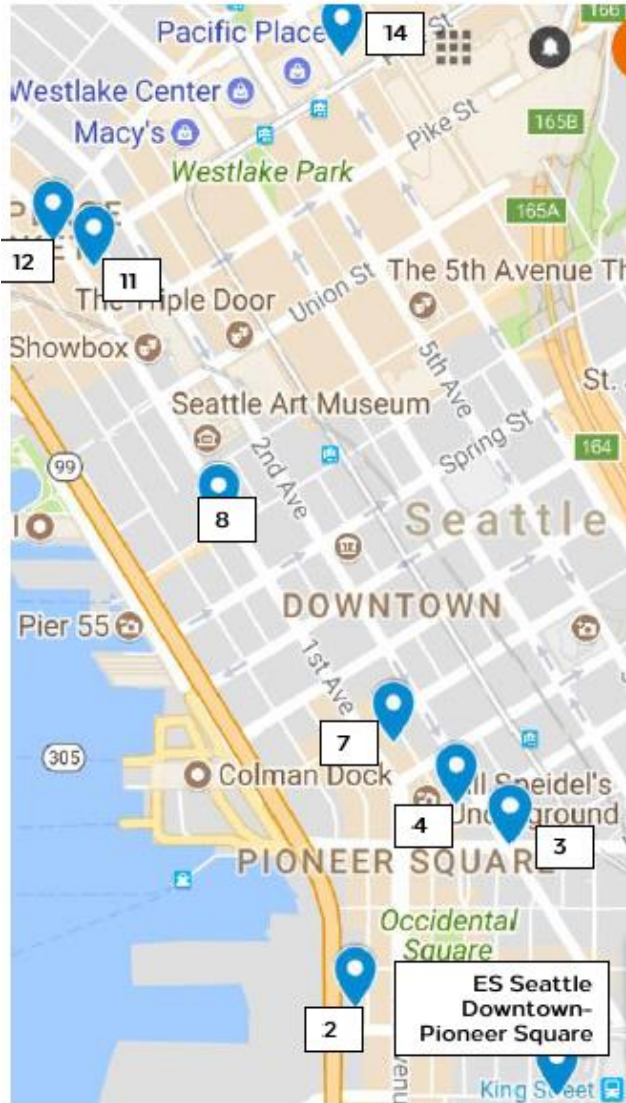

13 [Diamond Parking Services](#)

https://en.parkopedia.com/parking/lot/1750_occidental_ave_s/98134

Diamond Parking Services LLC
1750 Occidental Ave S
Seattle, WA 98134
(206) 284-3100
1 mi distance

Rates:	
4 Hours	\$8
10 Hours	\$10
Early Bird	\$7.75 **M-F: in by 9:30 am out by 6 pm
Evening	\$6 **In after 5 pm; out by 4 am

Hours of Operation

Daily 24 hours

14 [Pacific Place Parking](#)

<http://www.pacificplaceseatle.com/details/parking/>

Pacific Place Parking
600 Pine Street
Seattle, WA 98101
(206) 652-9009
1.3 mi distance

Rates:	
4-5 Hours	\$17
5-6 Hours	\$19
6-7 Hours	\$22
7-8 Hours	\$25
Saturday	\$12
Sunday	\$10
Early Bird	\$16 **M-F: in before 9:30AM; 10 hours maximum
Evenings	\$6 **In after 5 pm; out before 2 am
Saturday	\$12
Sunday	\$10
Monthly	\$340

Hours of Operation

Daily 5 am – 2 am

Nearby Parking Options

Parking located **North** of Embassy Suites Seattle-Downtown Pioneer Square

Parking located **South** of Embassy Suites Seattle-Downtown Pioneer Square